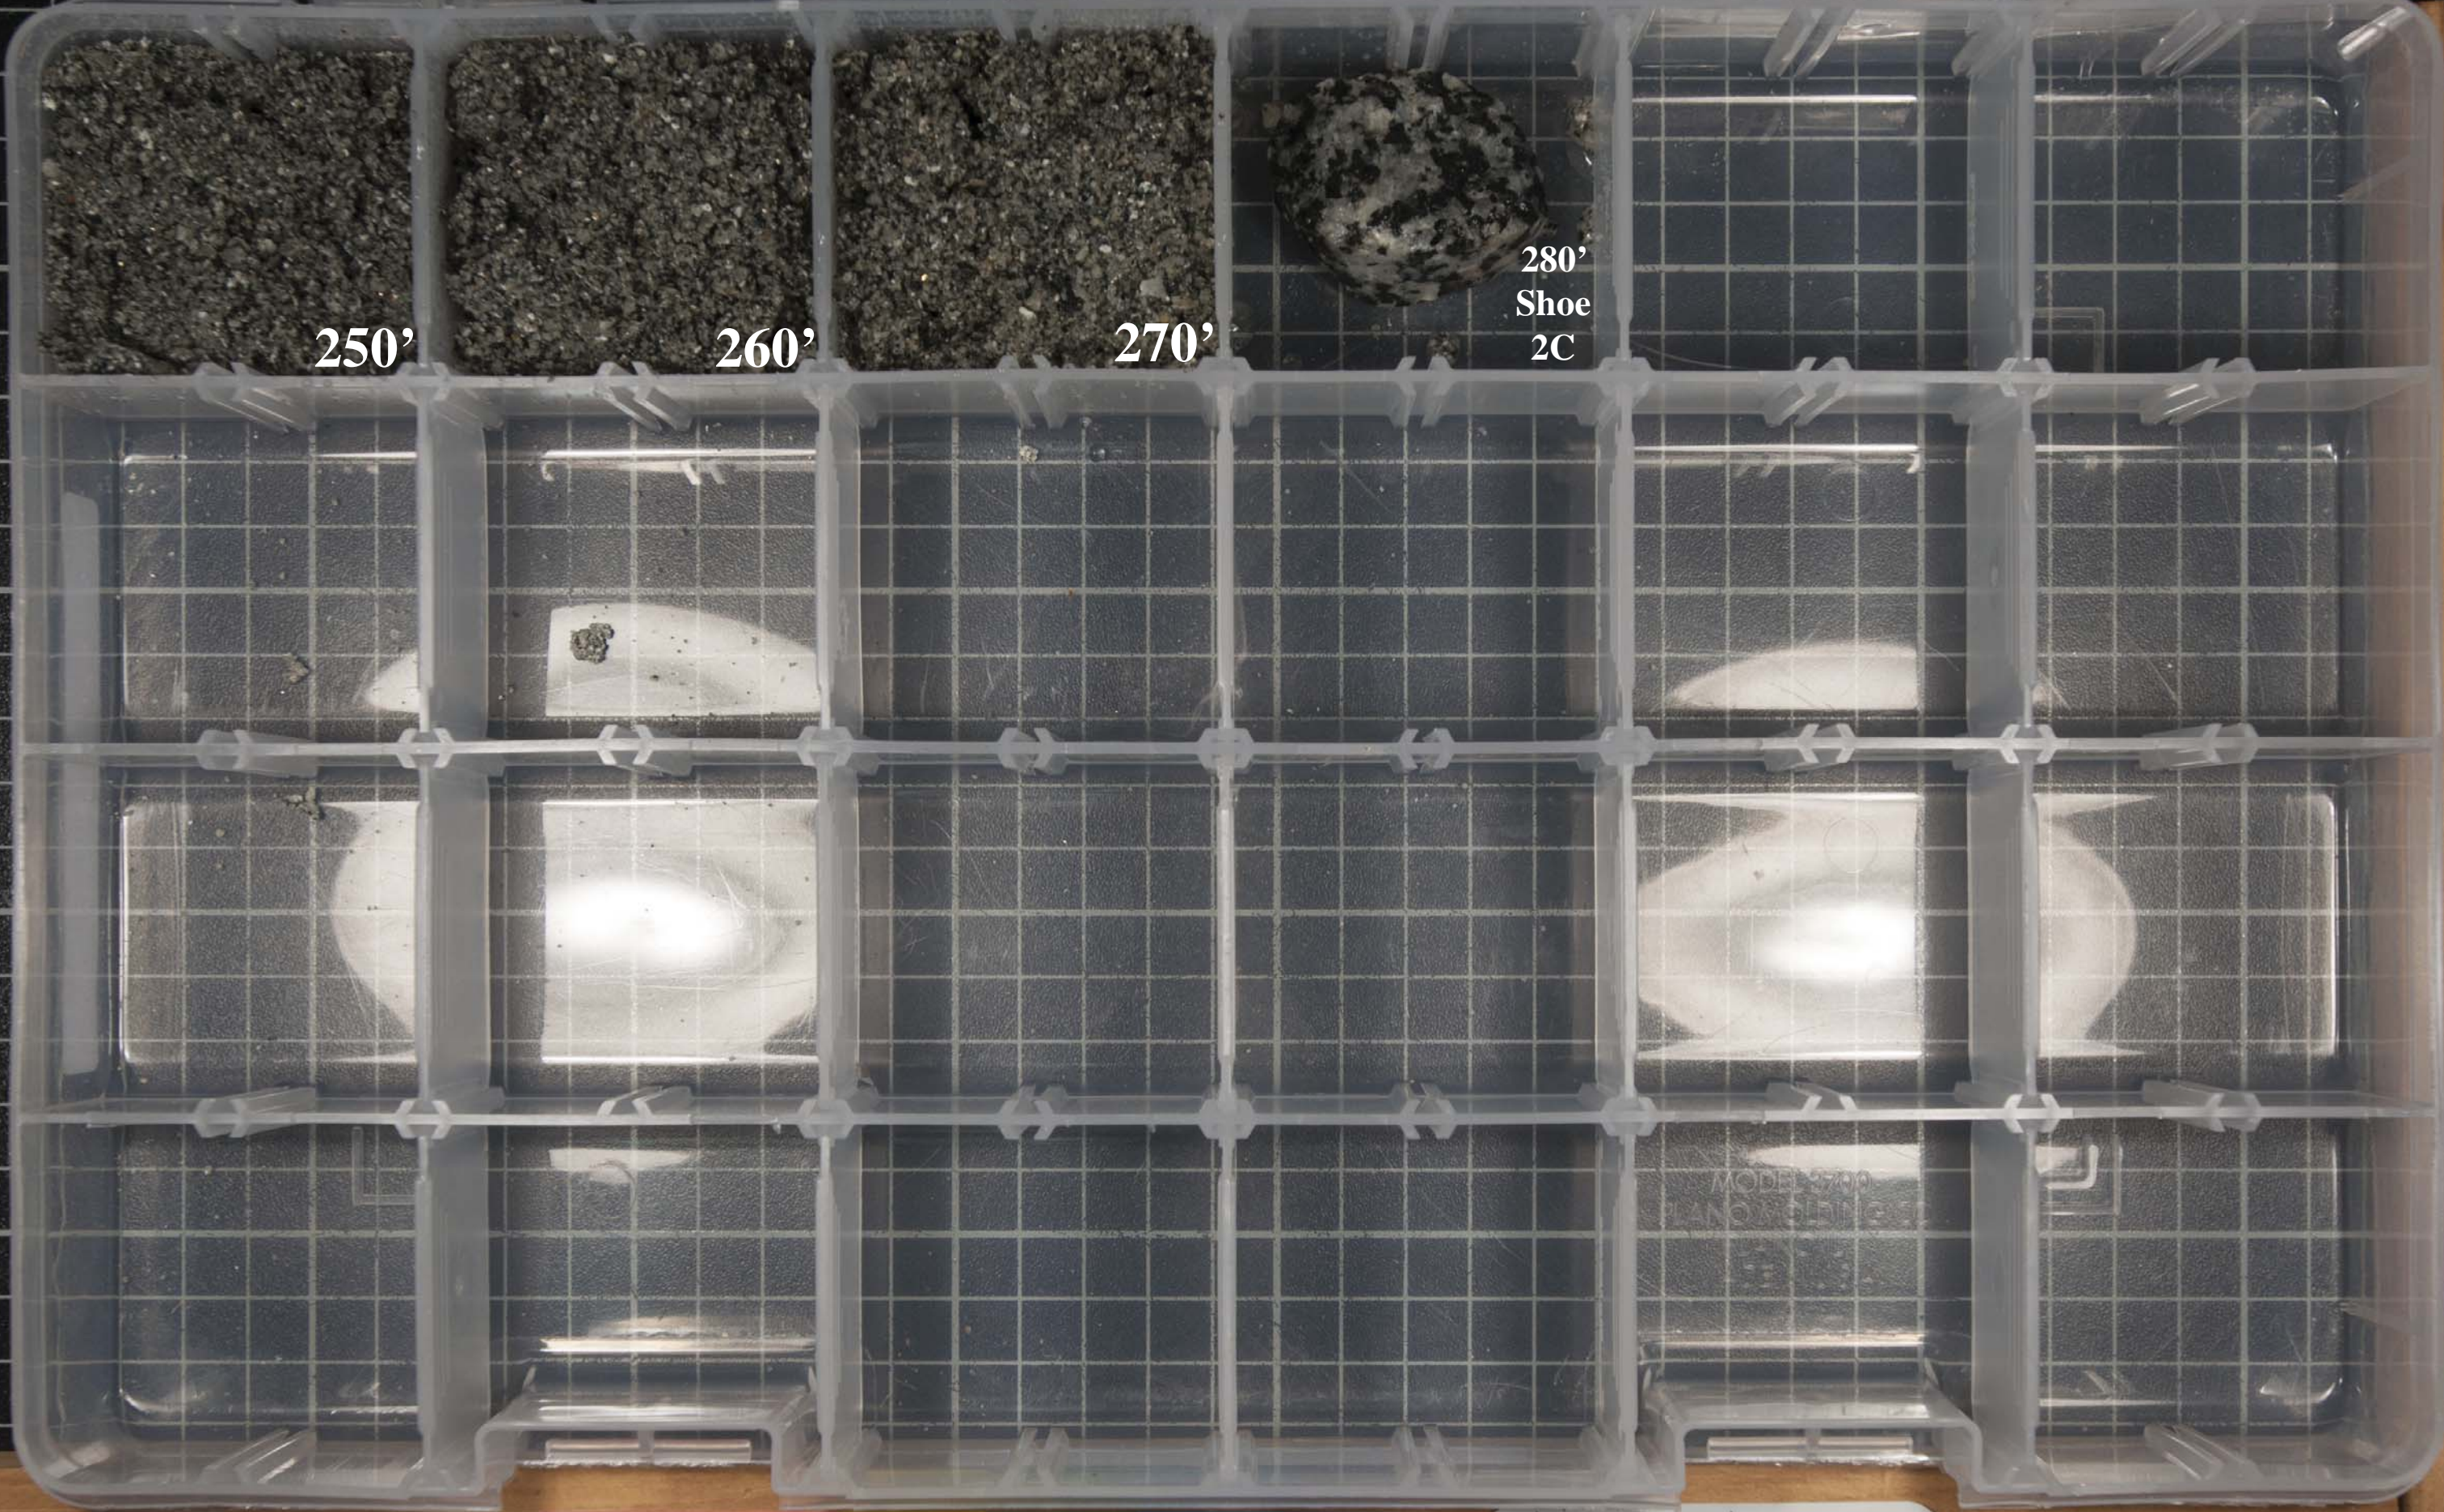

170'

180'

190'

200'

210'

220'

230'

240'

San Diego Lake Hodges (SDLH) Shaker
 013S02W12M001-3S
 Box 1 of 2 Depth: 10' - 240'

250'

260'

270'

280'
Shoe
2C

San Diego Lake Hodges (SDLH) Shaker
013S02W12M001-3S
Box 2 of 2 Depth: 250' - 280'