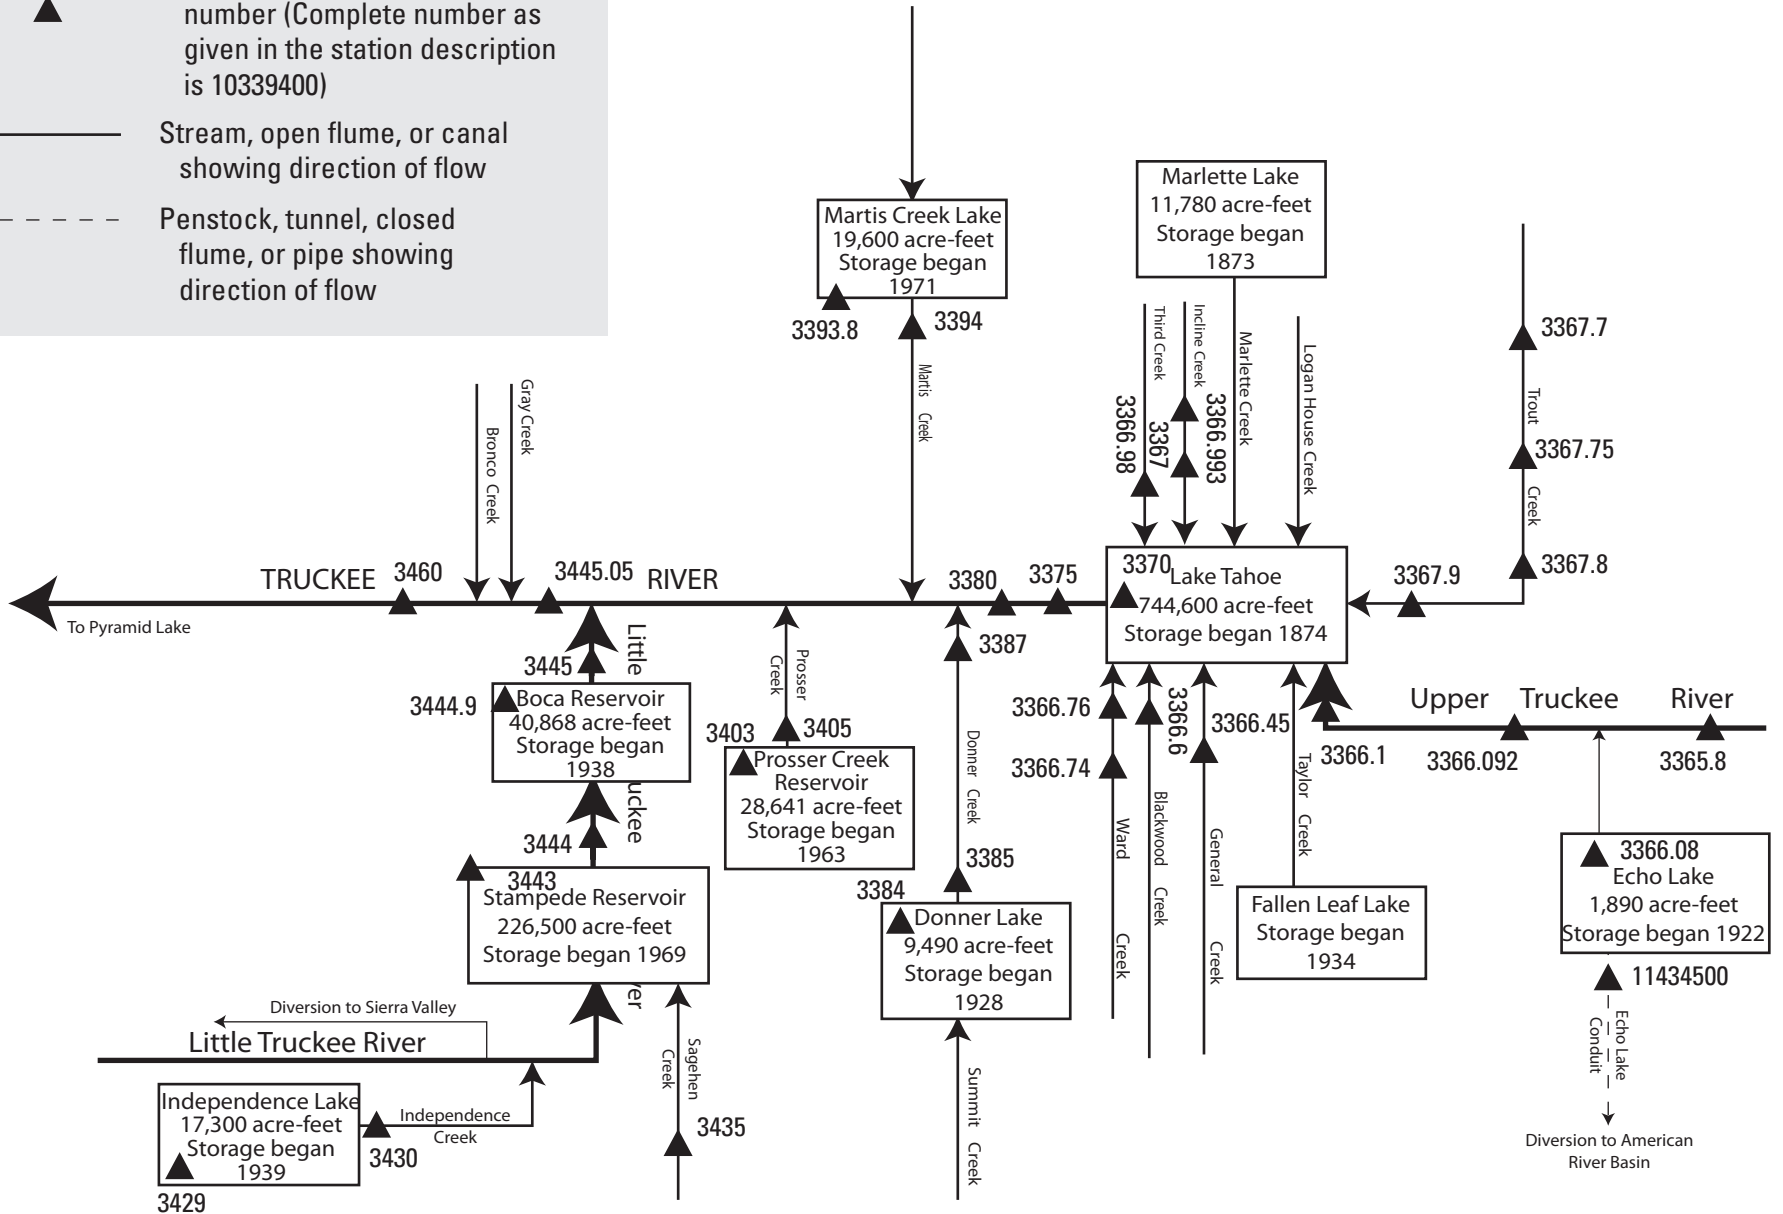

EXPLANATION

- ▲ 3394 Gaging station and abbreviated number (Complete number as given in the station description is 10339400)
- ← Stream, open flume, or canal showing direction of flow
- ← - - - Penstock, tunnel, closed flume, or pipe showing direction of flow

Figure showing diversions and storage in Truckee River Basin.