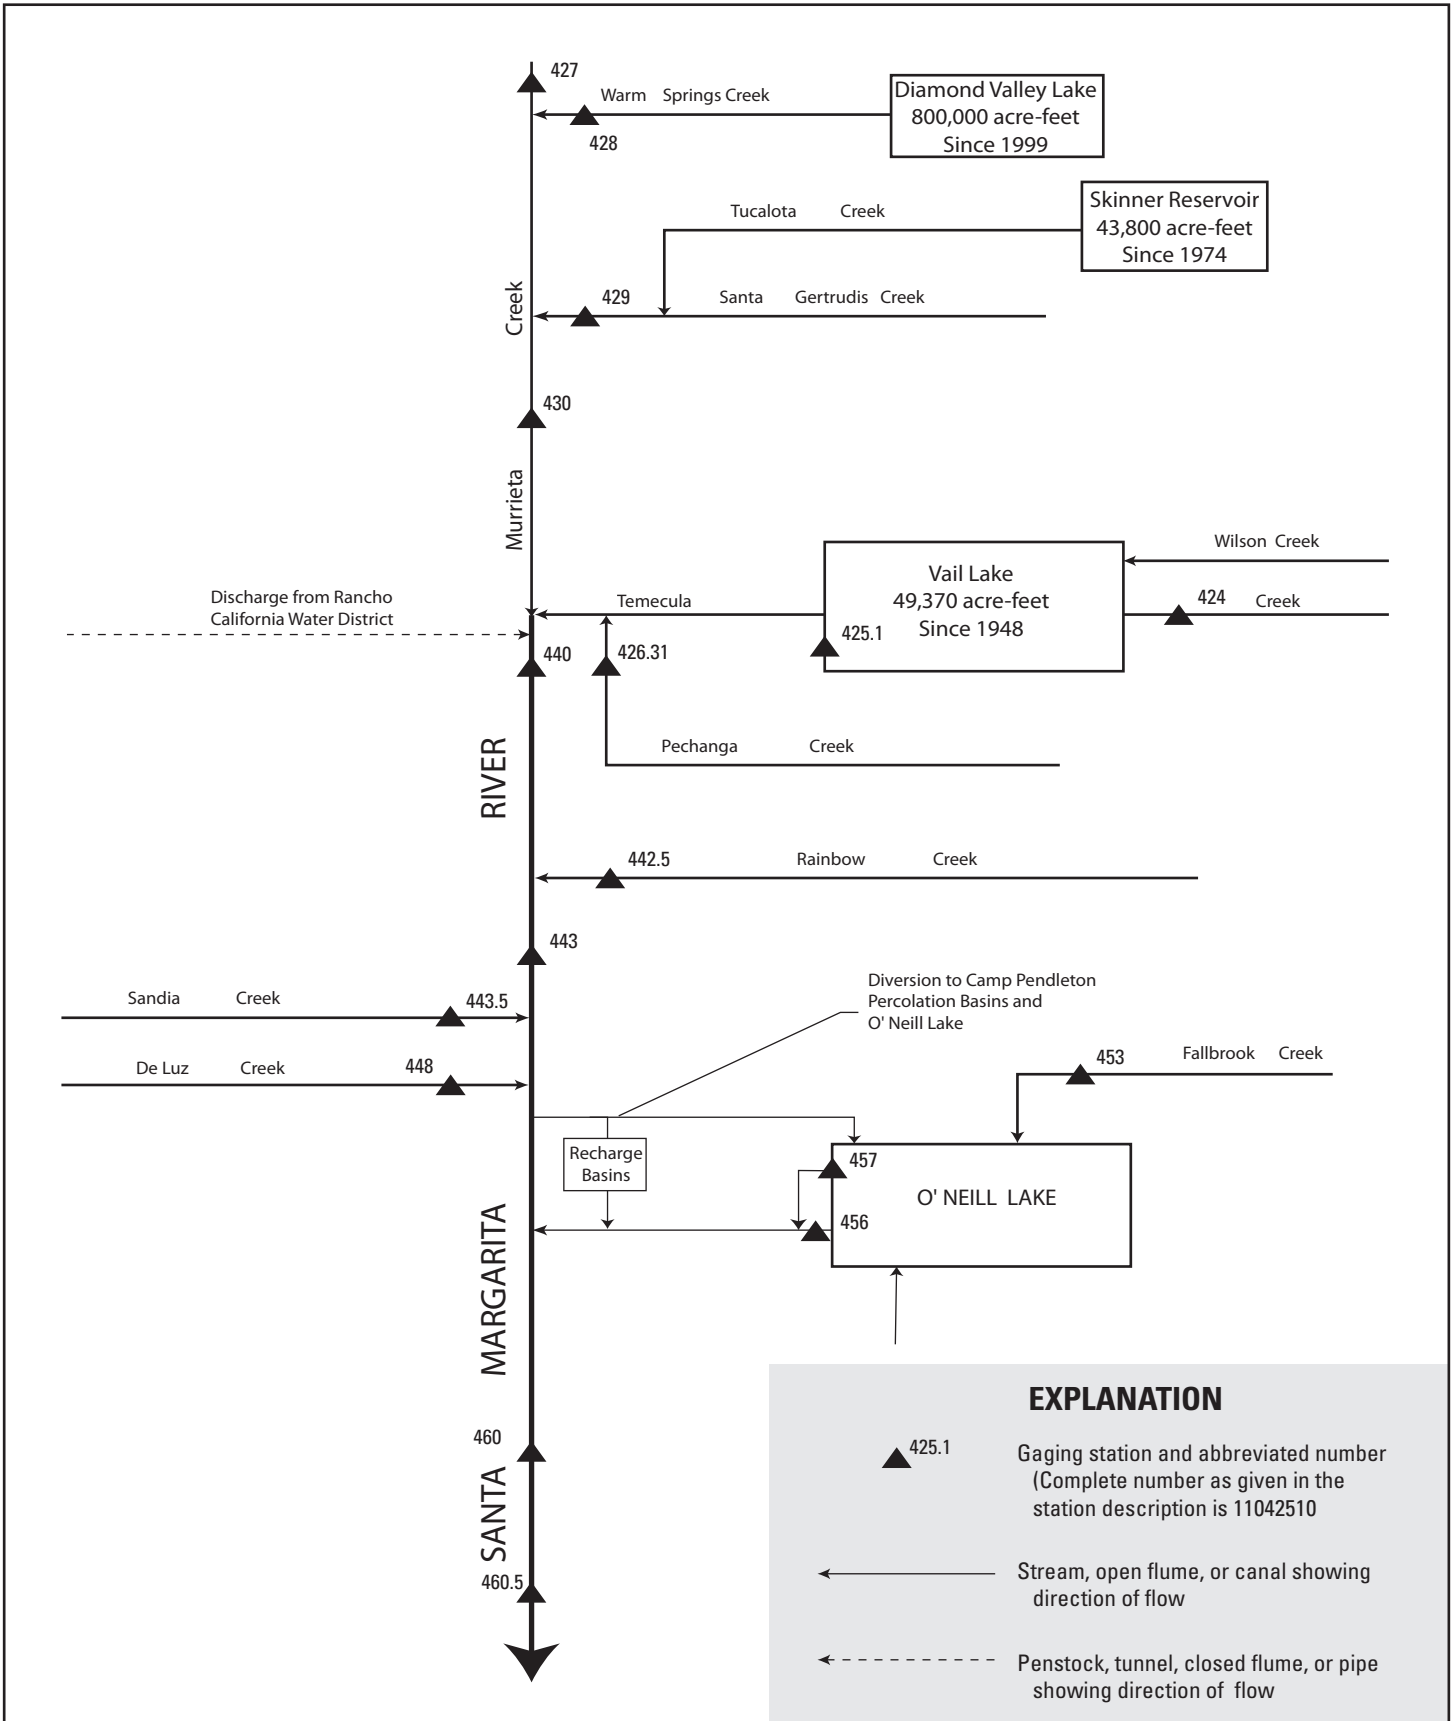

# Water Year 2010

Figure showing diversions and storage in Santa Margarita River Basin.