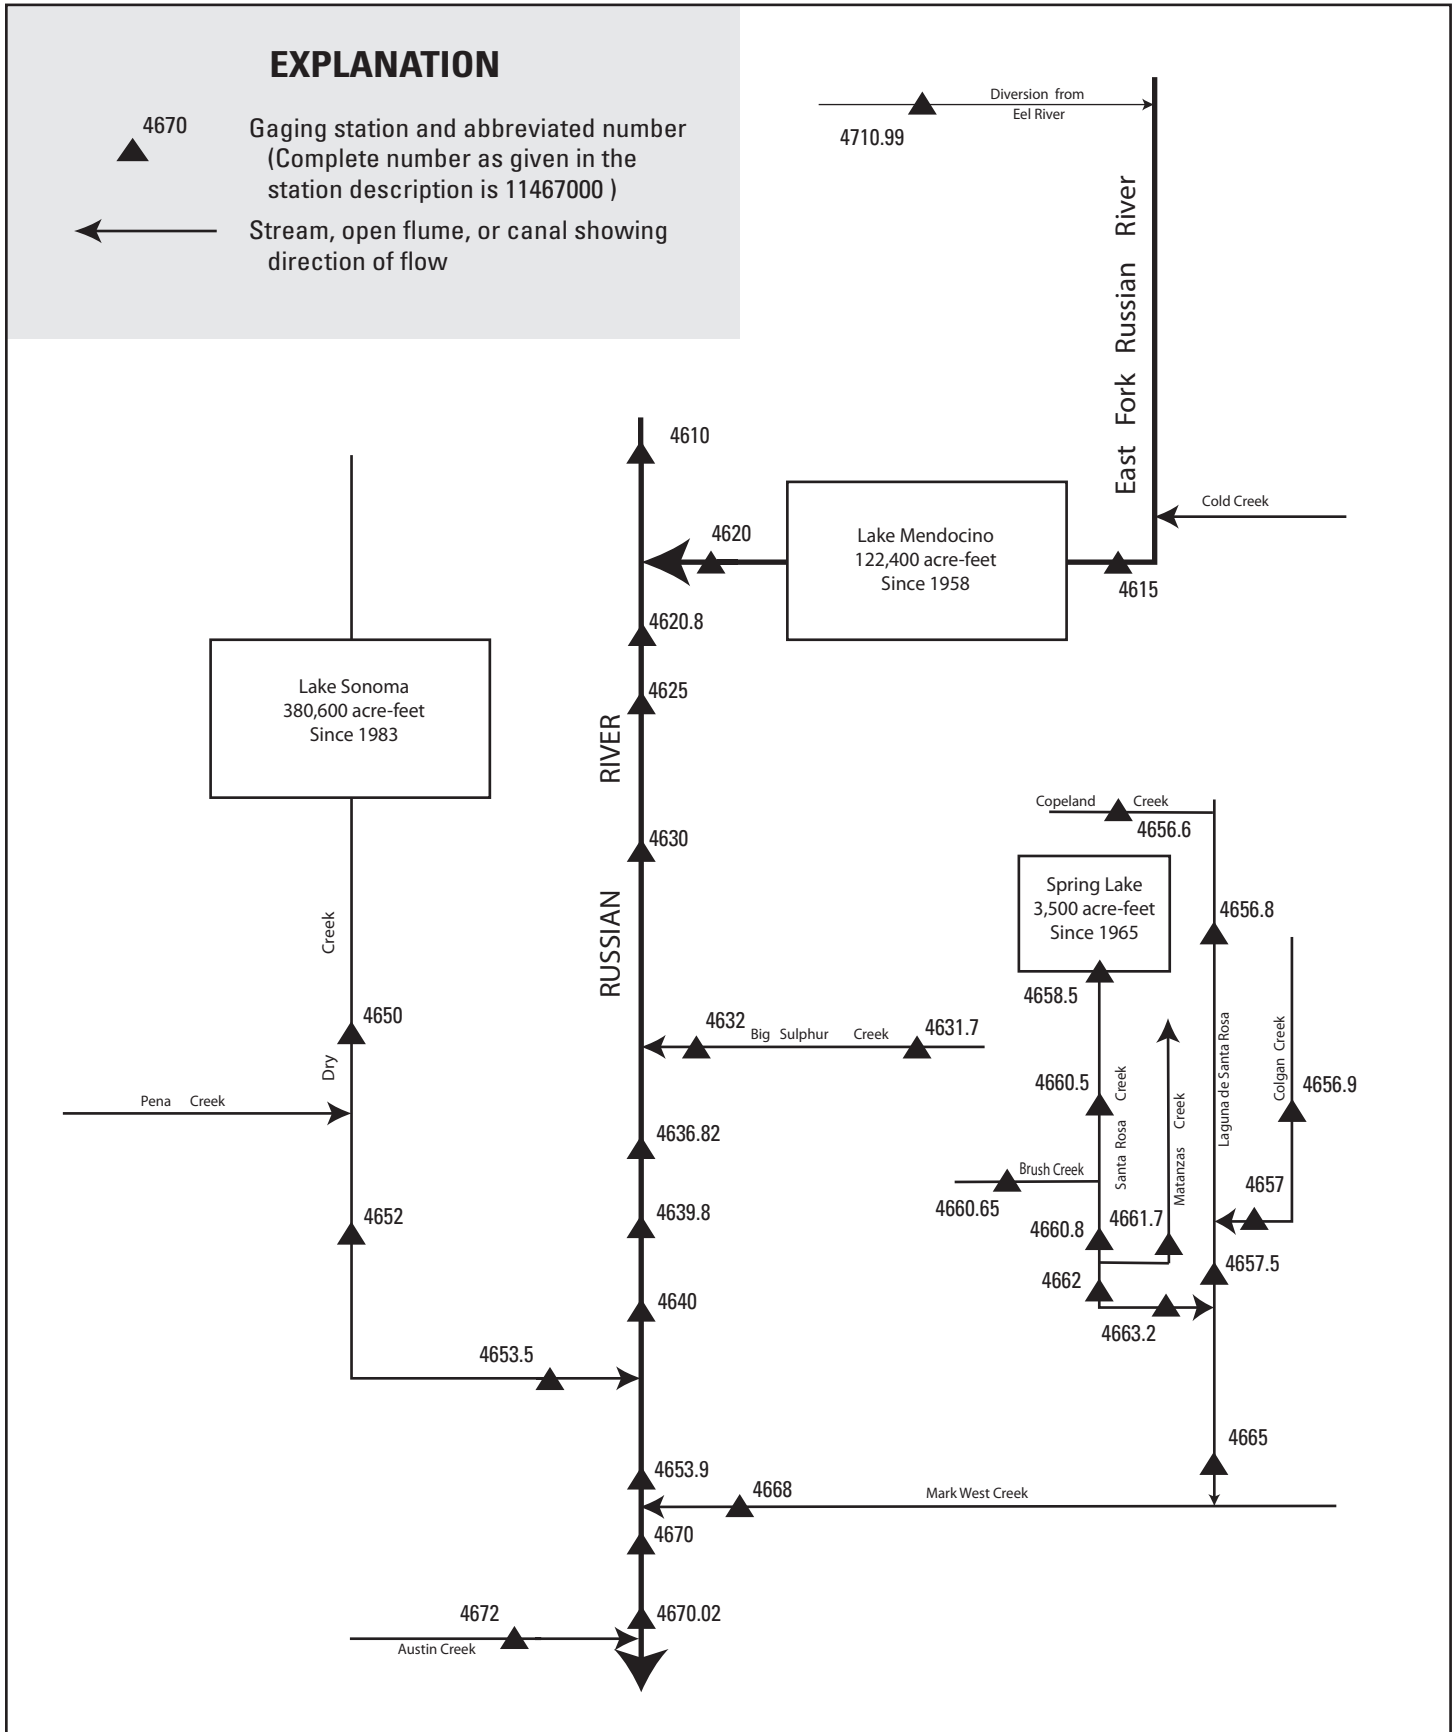

EXPLANATION

- ▲ 4670 Gaging station and abbreviated number (Complete number as given in the station description is 11467000)
- ← Stream, open flume, or canal showing direction of flow

Figure showing diversions and storage in Russian River Basin.