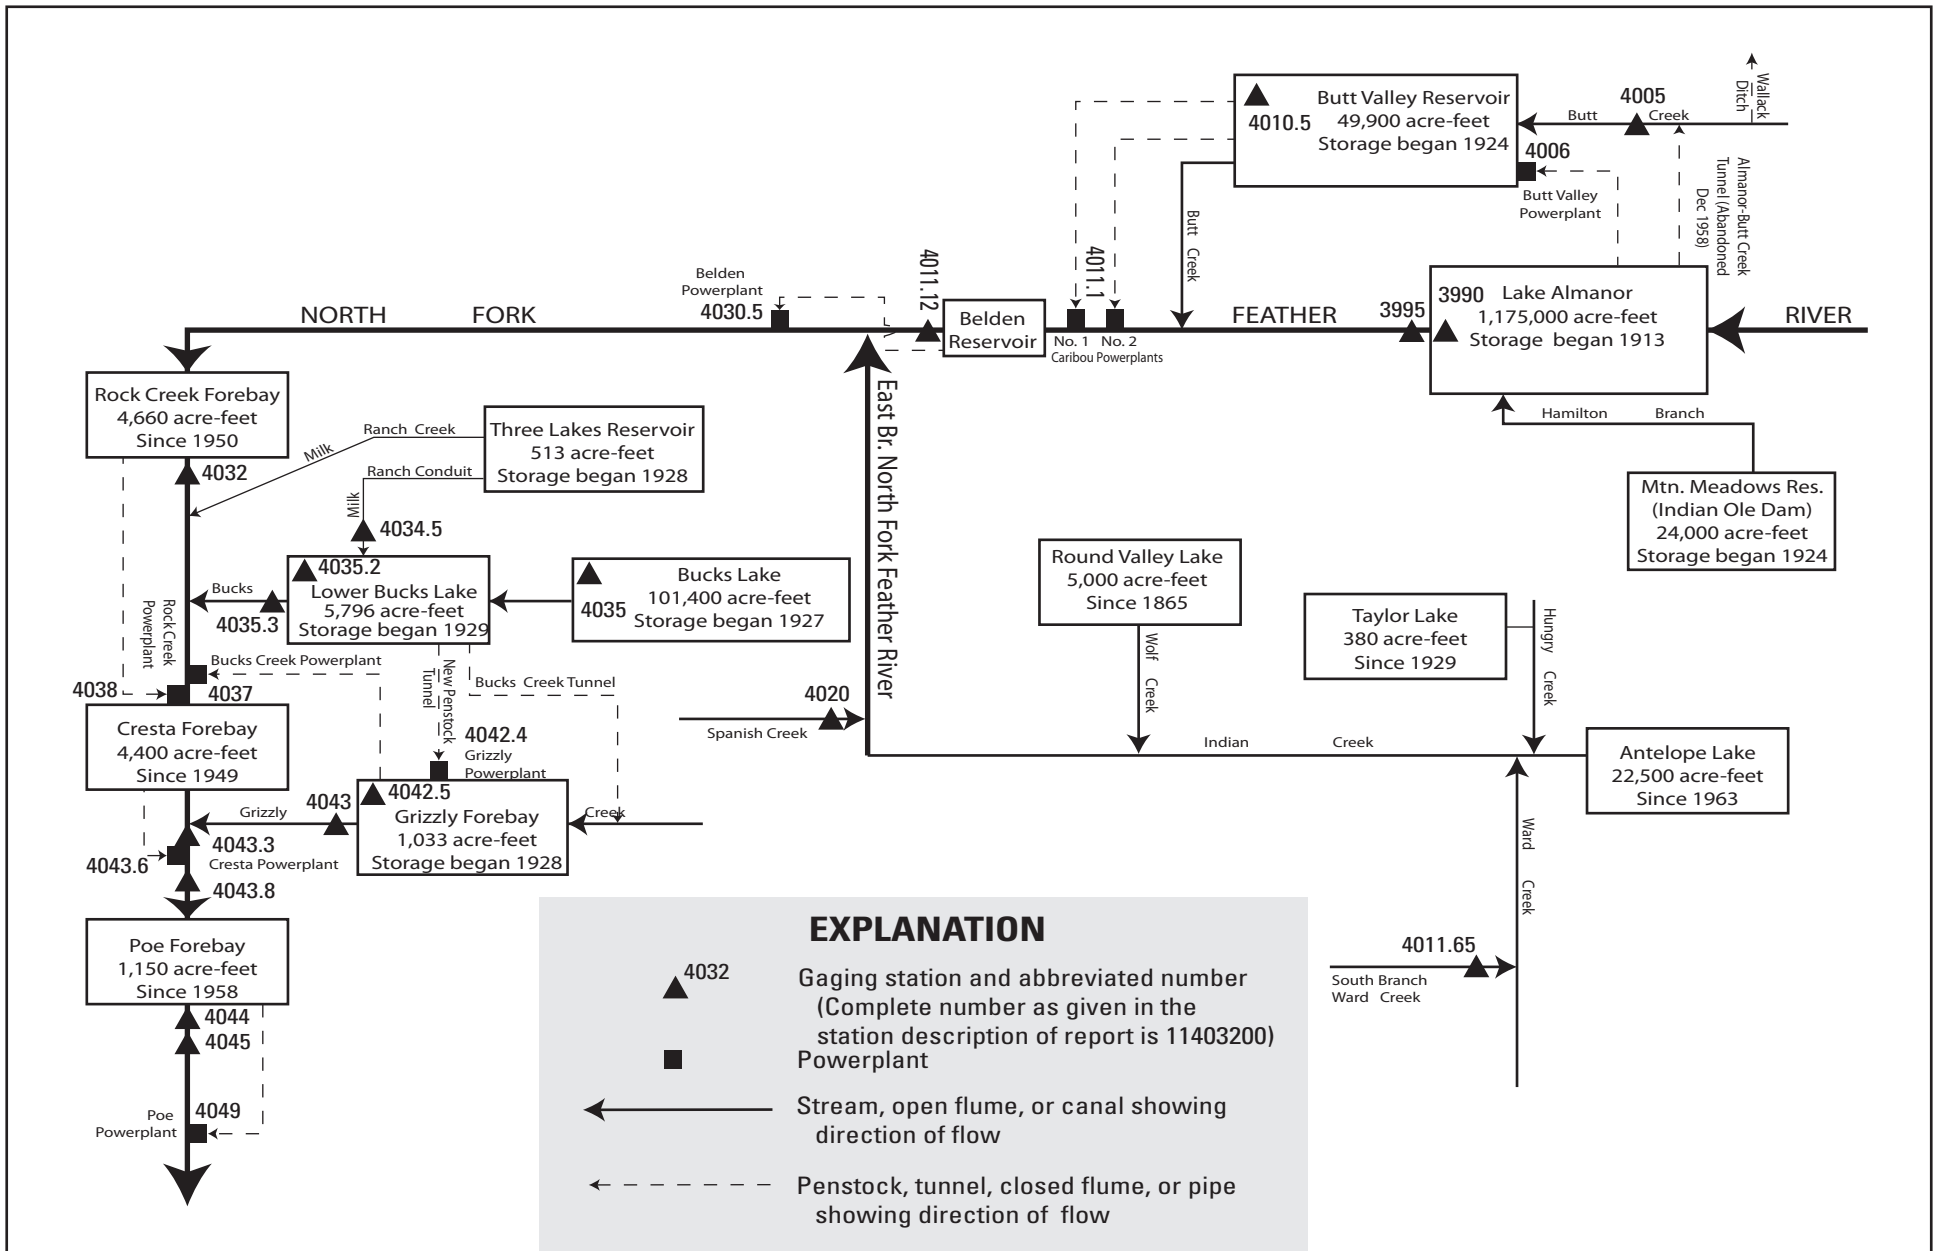

Water Year 2010

Figure showing diversions and storage in North Fork Feather River Basin.