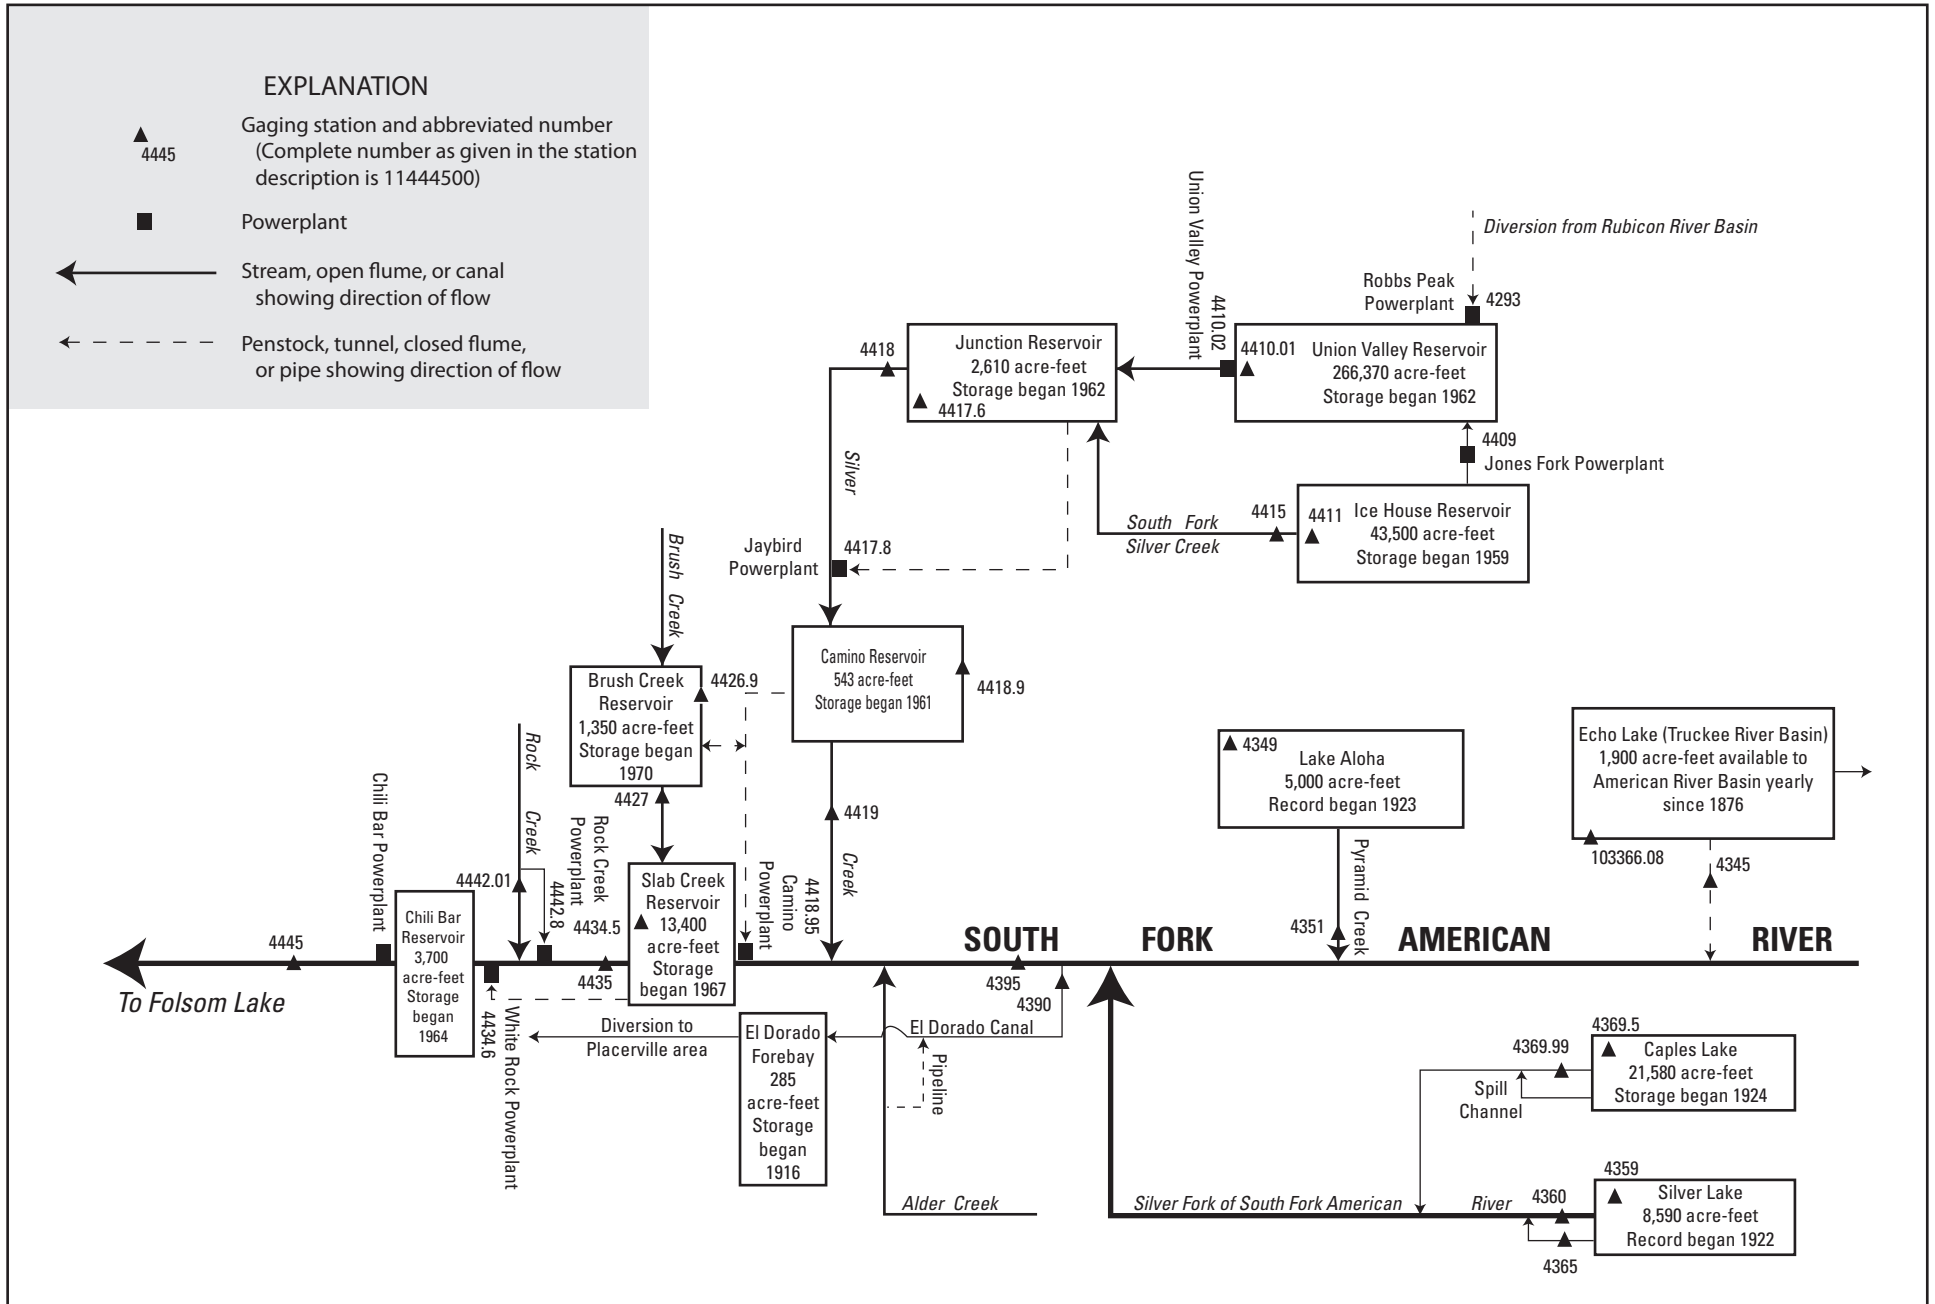

# Water Year 2010

Figure showing diversions and storage in South Fork American River Basin.