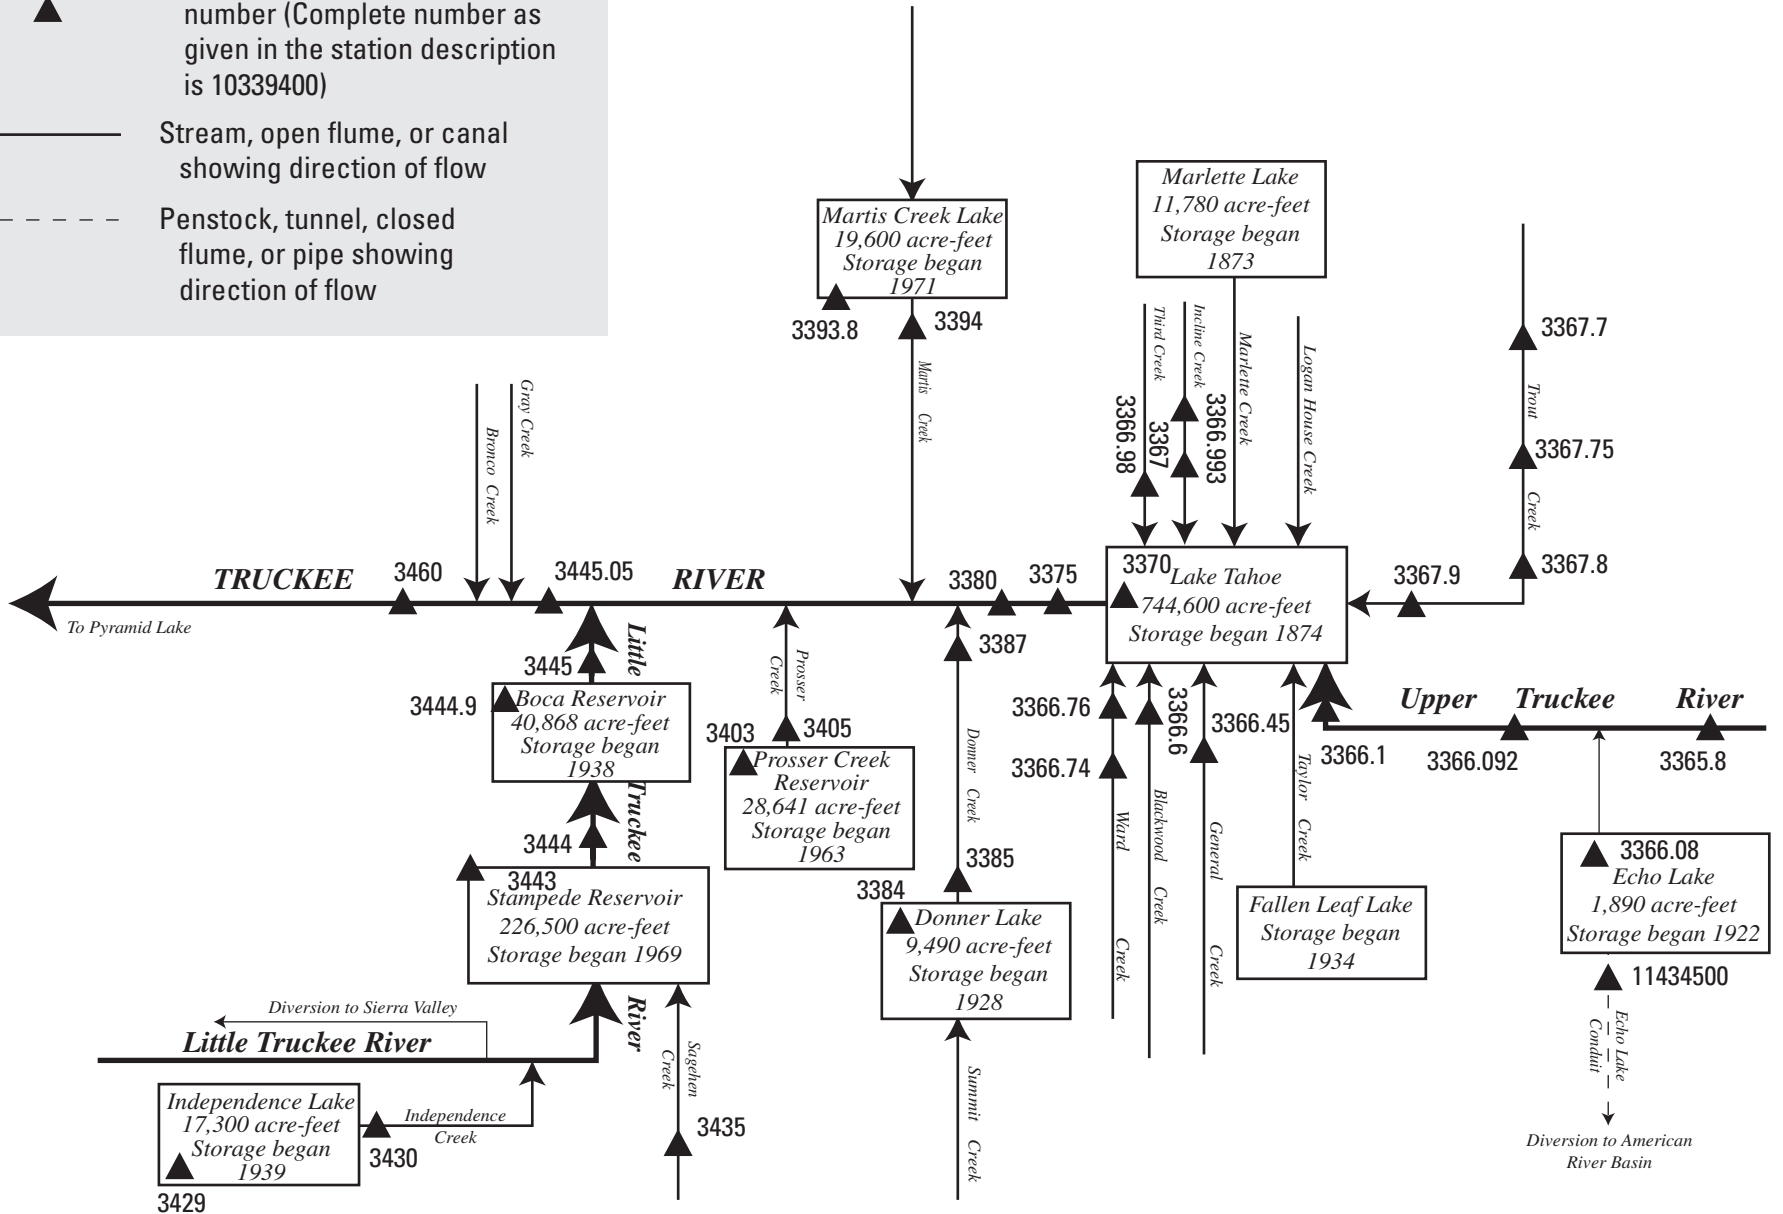

EXPLANATION

- ▲ 3394 Gaging station and abbreviated number (Complete number as given in the station description is 10339400)
- ← Stream, open flume, or canal showing direction of flow
- ← - - - Penstock, tunnel, closed flume, or pipe showing direction of flow

Figure showing diversions and storage in Truckee River Basin.