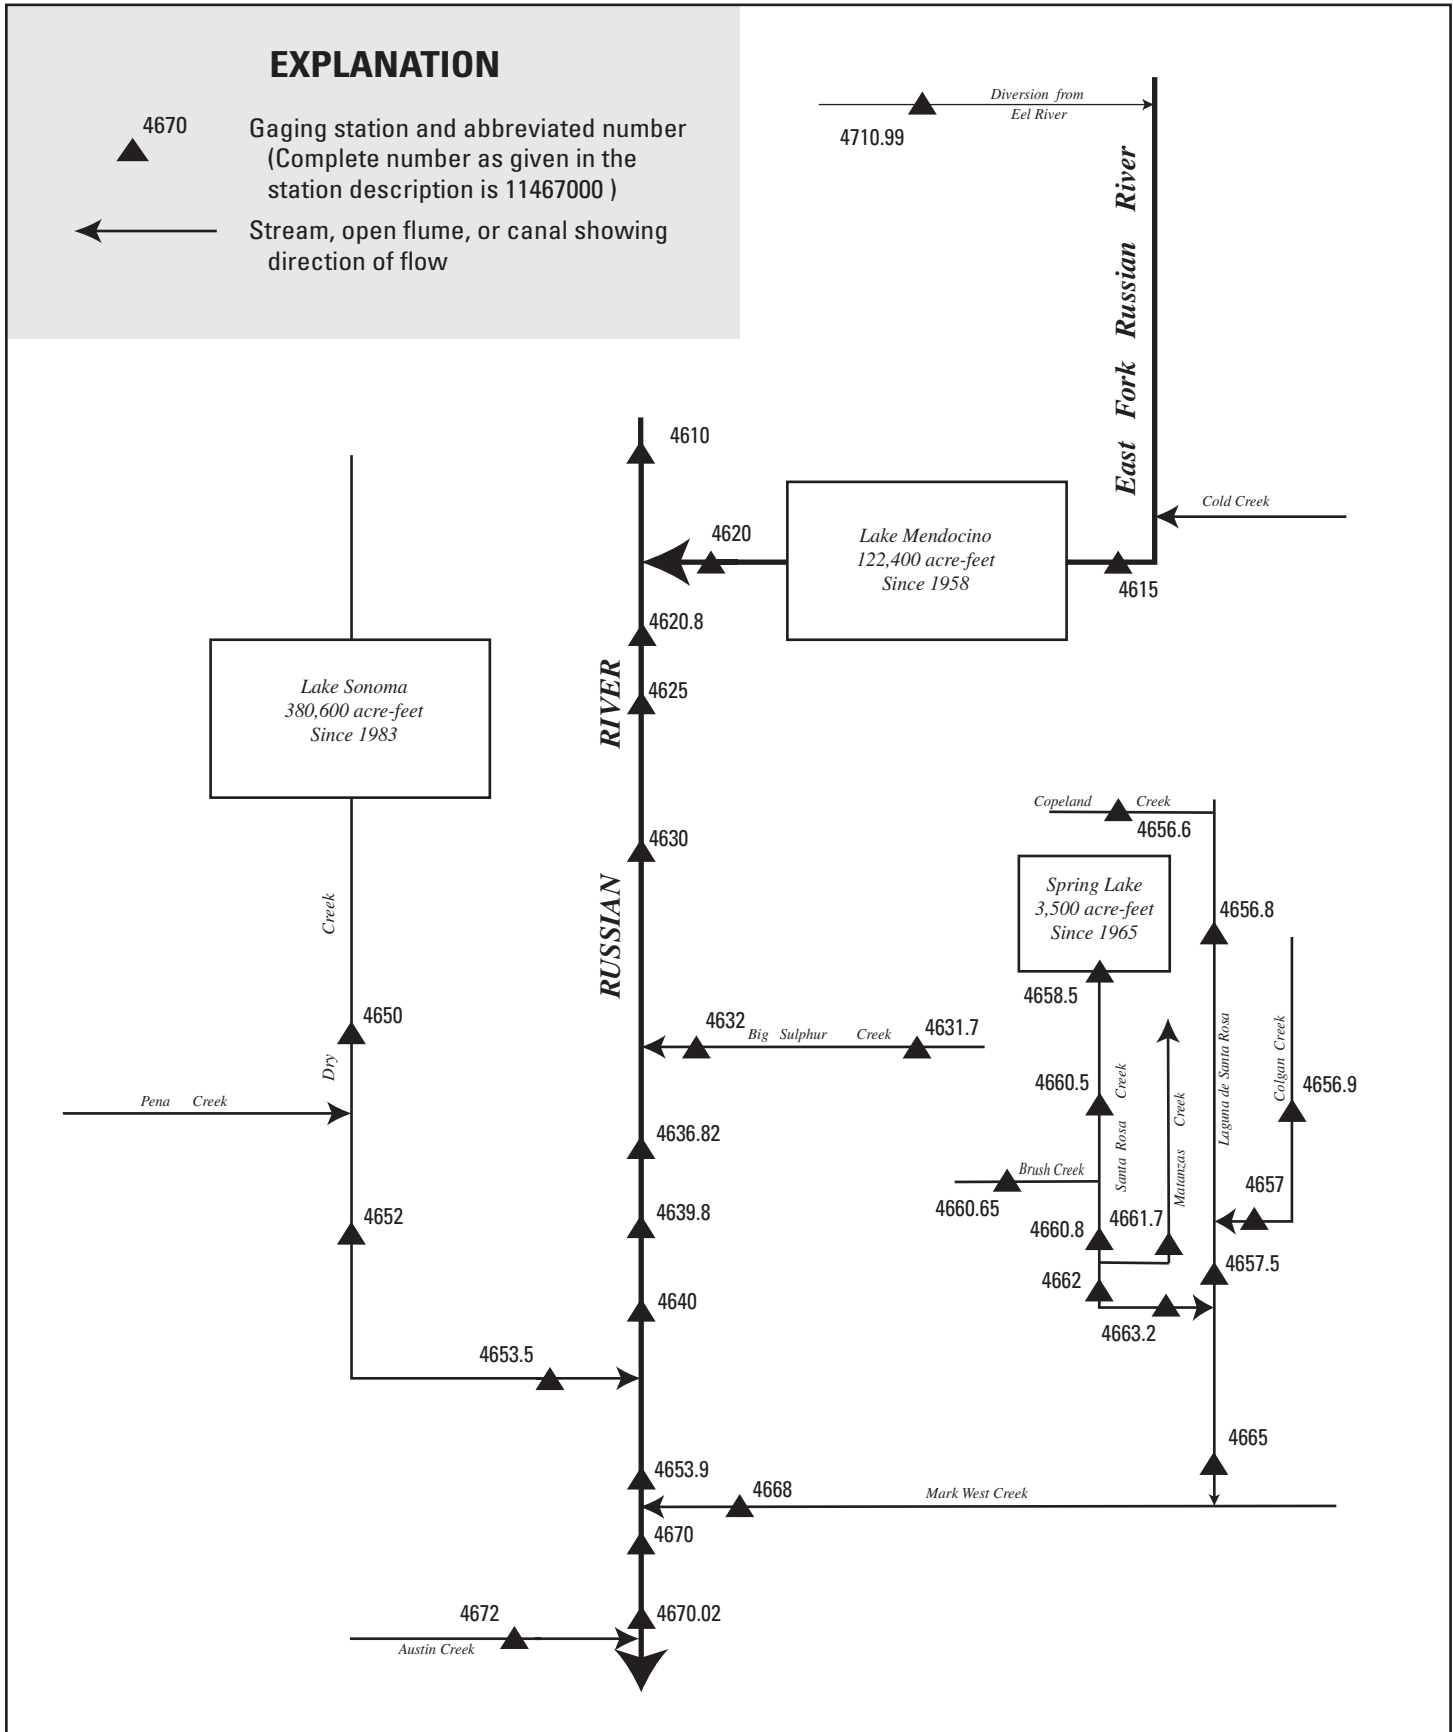

**EXPLANATION**

▲ 4670

Gaging station and abbreviated number  
(Complete number as given in the station description is 11467000 )

Stream, open flume, or canal showing  
direction of flow

Figure showing diversions and storage in Russian River Basin.